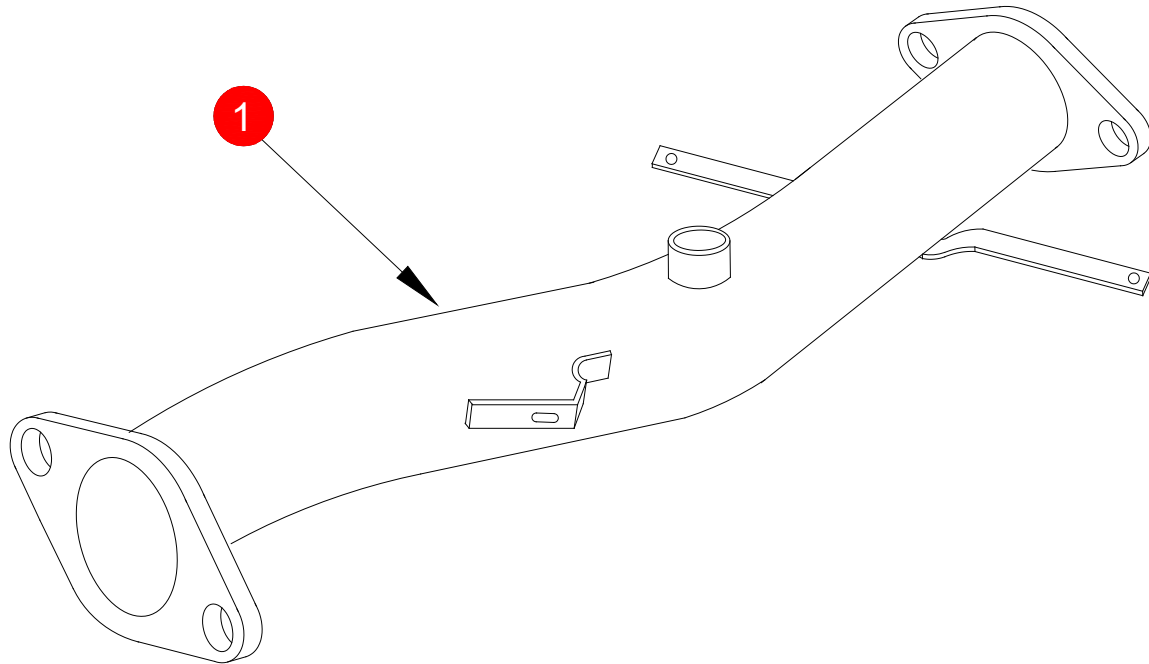

FITTING INSTRUCTIONS

[ ]

CAR	Subaru Impreza Turbo 2.5 WRX/Sti	PART NO.	SSUC006
YEAR	06-07	FIT KITS	N/A
NOTES	Where not supplied use original fittings. Use original gaskets when fitting Scorpion product.	FEATURES	Pipe Diameter:- 63.5mm/2.5"

NO.	PART NO.	DESCRIPTION	QTY
1	157SU	Cat Replacement	1

NOTE: ENSURE SCORPION SYSTEM IS CLEAR OF MOVING PARTS AND ALL ORIGINAL FUNCTIONS WORK CORRECTLY.

CLASSIFICATION	Motorsport Use Only
HOMOLOGATED	No
DATE	18/10/16
ISSUE	03
AUTHORISED	M.Ydlibi